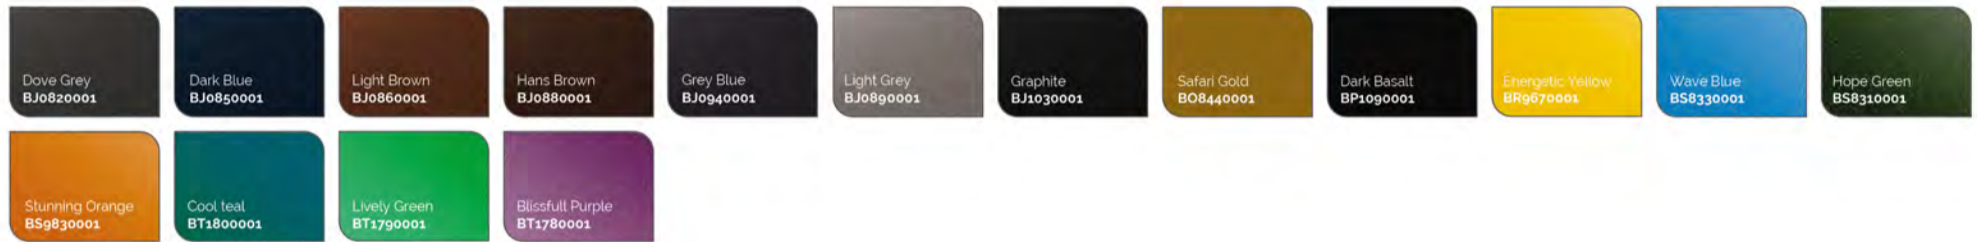

WRAP & GO

QUALITY ISN'T EXPENSIVE IT'S PRICELESS

WRAP & GO COLOUR GUIDE

3M Gloss

3M Satin

3M Matte

3M Textures

3M Color Flips

Chrome

3M

Select Graphic Provider

Silver

Avery Gloss

Avery Satin Metallic

Avery Satin

Avery Pearl

Avery Gloss Pearl

Avery Matte Metallic

Avery Matte

Avery Diamond

Extreme Texture

Avery Gloss Metallic

Avery ColorFlow™ Satin

Avery ColorFlow™ Gloss

Teckwrap Gloss Metallic

Teckwrap Color Shift Metallic

Teckwrap Super glitter

Chameleon metallic

Teckwrap eggshell metallic

Teckwrap White chameleons

Teckwrap gloss glitter diamond

Teckwrap Super Matte