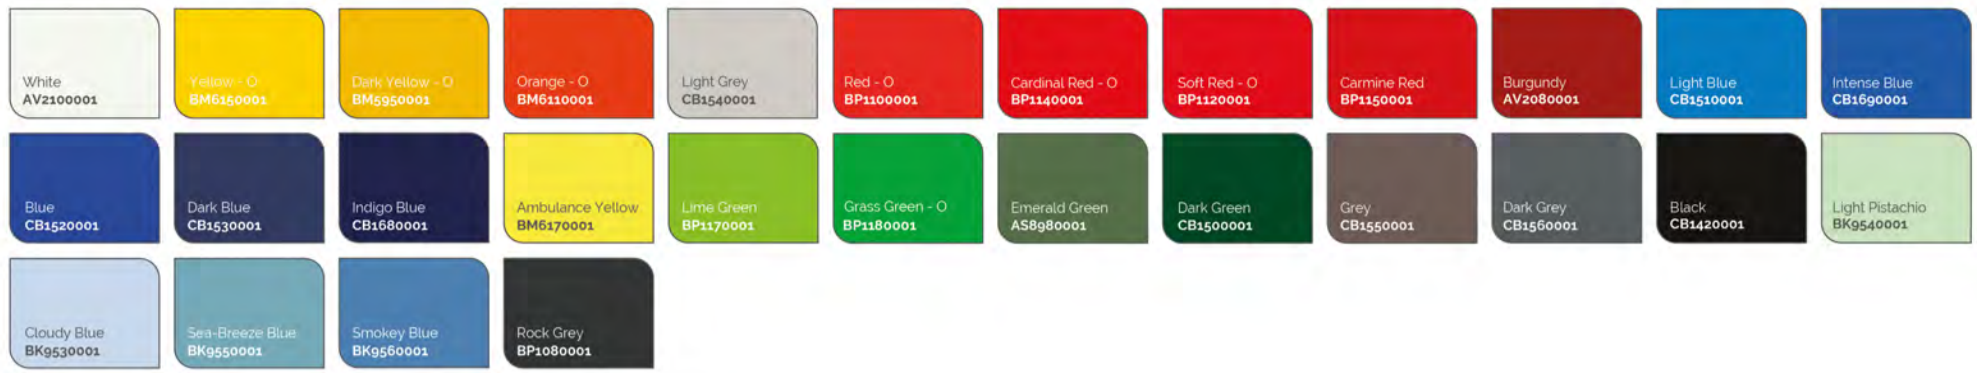

WRAP & GO

QUALITY ISN'T EXPENSIVE IT'S PRICELESS

WRAP & GO COLOUR GUIDE

3M Gloss

3M Satin

3M Matte

3M Textures

3M Color Flips

Chrome

3M

Select Graphic Provider

Silver

Avery Gloss

Avery Satin Metallic

Avery Satin

Avery Pearl

Avery Gloss Pearl

Avery Matte Metallic

Avery Matte

Avery Diamond

Extreme Texture

Avery Gloss Metallic

Avery ColorFlow™ Satin

Avery ColorFlow™ Gloss

Teckwrap Gloss Metallic

Teckwrap Color Shift Metallic

Teckwrap Super glitter

Chameleon metallic

Teckwrap eggshell metallic

Teckwrap White chameleons

Teckwrap gloss glitter diamond

Teckwrap Super Matte