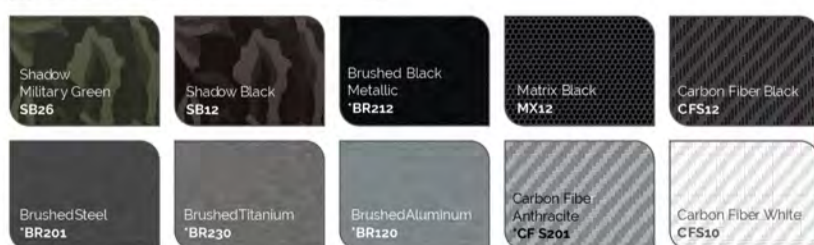

WRAP & GO

QUALITY ISN'T EXPENSIVE IT'S PRICELESS

WRAP & GO COLOUR GUIDE

3M Gloss

3M Satin

3M Matte

3M Textures

3M Color Flips

Chrome

3M

Select Graphic Provider

Silver

Avery Gloss

Avery Satin Metallic

Avery Satin

Avery Pearl

Avery Gloss Pearl

Avery Matte Metallic

Avery Matte

Avery Diamond

Extreme Texture

Avery Gloss Metallic

Avery ColorFlow™ Satin

Avery ColorFlow™ Gloss

Teckwrap Gloss Metallic

Teckwrap Color Shift Metallic

Teckwrap Super glitter

Chameleon metallic

Teckwrap eggshell metallic

Teckwrap White chameleons

Teckwrap gloss glitter diamond

Teckwrap Super Matte