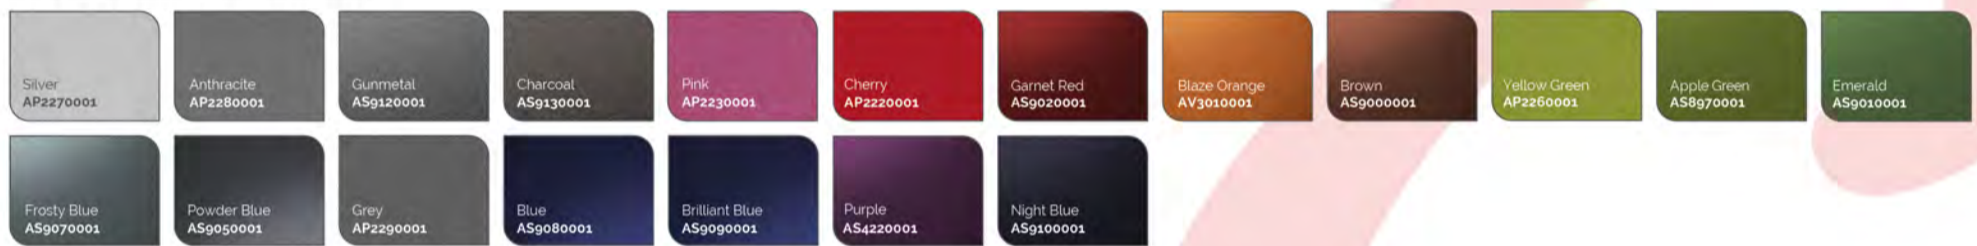

WRAP & GO

QUALITY ISN'T EXPENSIVE IT'S PRICELESS

WRAP & GO COLOUR GUIDE

3M Gloss

3M Satin

3M Matte

3M Textures

3M Color Flips

Chrome

3M

Select Graphic Provider

Silver

Avery Gloss

Avery Satin Metallic

Avery Satin

Avery Pearl

Avery Gloss Pearl

Avery Matte Metallic

Avery Matte

Avery Diamond

Extreme Texture

Avery Gloss Metallic

Avery ColorFlow™ Satin

Avery ColorFlow™ Gloss

Teckwrap Gloss Metallic

Teckwrap Color Shift Metallic

Teckwrap Super glitter

Chameleon metallic

Teckwrap eggshell metallic

Teckwrap White chameleons

Teckwrap gloss glitter diamond

Teckwrap Super Matte